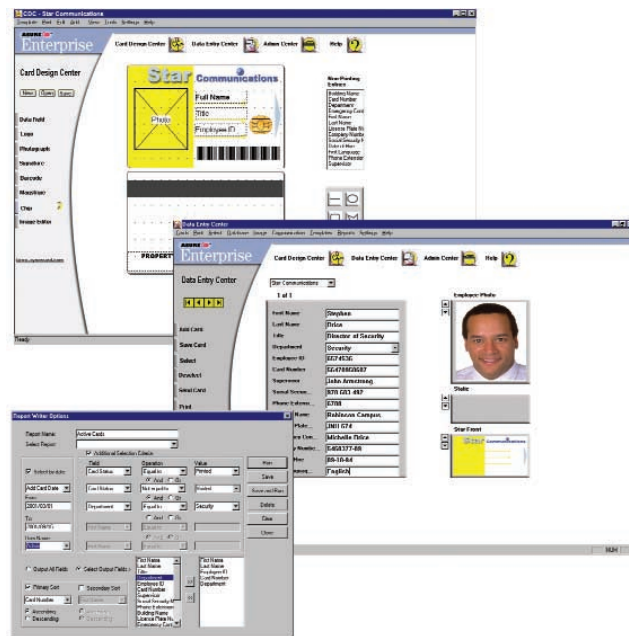

Creating, Managing And Producing Photo ID Cards Has Never Been This Easy, Powerful, Flexible Or Affordable!

ASURE ID™

Enterprise

More Powerful Features!

Asure ID Enterprise™ is the result of Synercard's research into the needs of photo ID software users. They told us what features they'd like to see and we built a product they love to use. Using Asure ID Enterprise's advanced networking and database tools users can easily create, edit and view records that are shared on a corporate database between multiple operators and different departments.

High End Performance Without The High End Price.

While Asure ID Enterprise incorporates the power, features, security and flexibility of a high end photo ID software product, its price is anything but high end. It was designed to be cost competitive while also incorporating leading edge features such as the ability to encode contact and contactless smart cards as well as being one of the only software programs that allows encoding facial images in Datastrip's 2D barcode symbology.